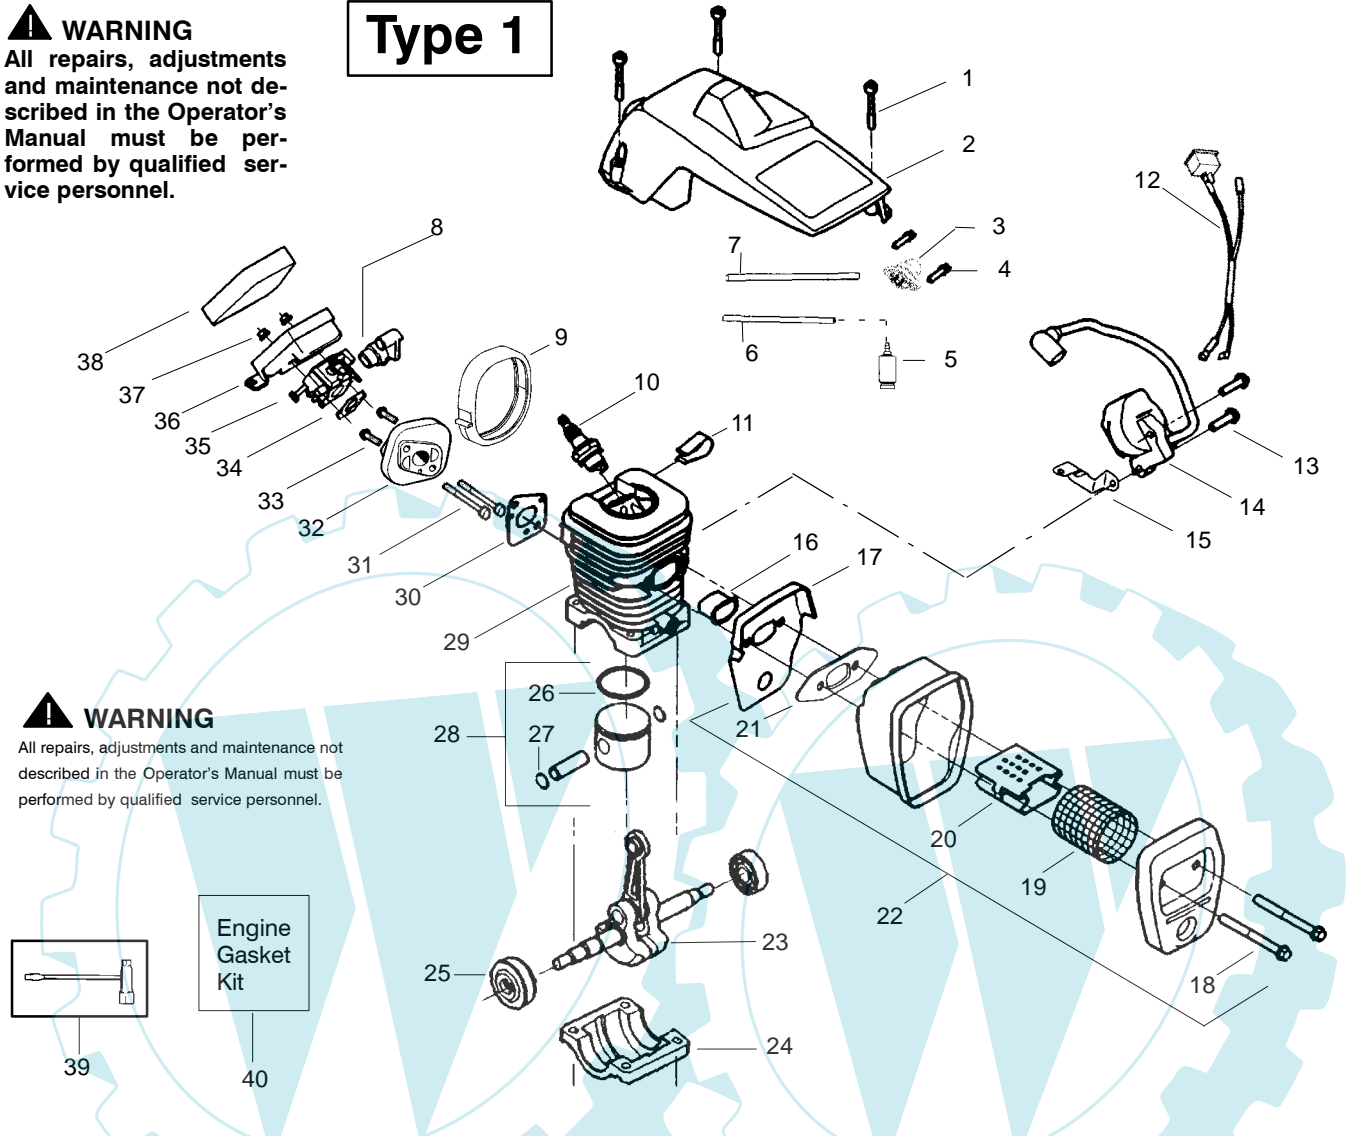

✚ = NEW PART NUMBER FOR THIS IPL

★ = REFER TO THE SERVICE REFERENCE INDICATED FOR MORE INFORMATION. (LOCATED AT END OF IPL)

PARTS LIST NO. 530164189		PARTNER ® PARTS LIST	CHAIN SAW MODEL(s) 401
DATE 6/21/04	Replaces 530164189 - 4/19/04		NOTE: Illustration may differ from actual model due to design changes

Ref.	Part No.	Description	Ref.	Part No.	Description	Ref.	Part No.	Description
1.	530016153	Screw	19.	530036103	Screen-Spark	36.	530047604	Housing-Air Filter
2.	530056914	Assy-Cylinder Shield	20.	530037813	Diffuser-Muffler	37.	530016101	Nut
3.	530047213	Assy-Air Purge	21.	530069608	Gasket-Muffler (kit)	38.	530037793	Air Filter - Foam
4.	530015780	Screw	22.	530047207	Assy-Muffler (Incl. 17-21)	39.	530031135	Scrench
5.	530095646	Assy-Fuel Pick-up Kit-Line Purge/Carb. (Small Dia)	23.	530047062	Assy-Crankshaft	40.	530069608	Kit-Engine Gasket (incl. 34,30,21)
6.	530069247	Kit-Line Purge/Tank (large line)	24.	530037935	Cap-Crankcase			
7.	530069216	Kit-Line Purge/Tank (large line)	25.	530056363	Assy-Seal & Bearing			
8.	530035526	Grommet-Carb Adjust.	26.	530038729	Ring-Piston			
9.	530054144	Seal-Carb Adapter	27.	530015697	Retainer - Piston Pin			
10.	952030150	Spark Plug (RCJ-7Y)	28.	530071408	Kit-Piston - (incl. 26-27)			
11.	530016136	Clip-High Tension Lead	29.	530071412	Kit-Cylinder			
12.	530049117	Assy-Wire Harness (includes switch)	30.	530069608	Gasket-Carb. Adapter (kit)			
13.	530015814	Screw	31.	530016187	Screw			
14.	530039198	Module-Ignition	32.	530049700	Carb. Adapter			
15.	530047442	Strap-Ground	33.	530016386	Screw			
16.	530037652	Insulator-Heat	34.	530069608	Carb. Gasket (kit)			
17.	530049870	Back Plate-Muffler	35.	---	Kit-Carburetor			
18.	530016132	Screw		530071621	(WT-625)			
					(Note: Repair kits are not available for this carburetor)			
								Not Shown
							530164447	Manual - (Scan)
							530164448	Manual - (Euro I)
							530164449	Manual - (Euro II)