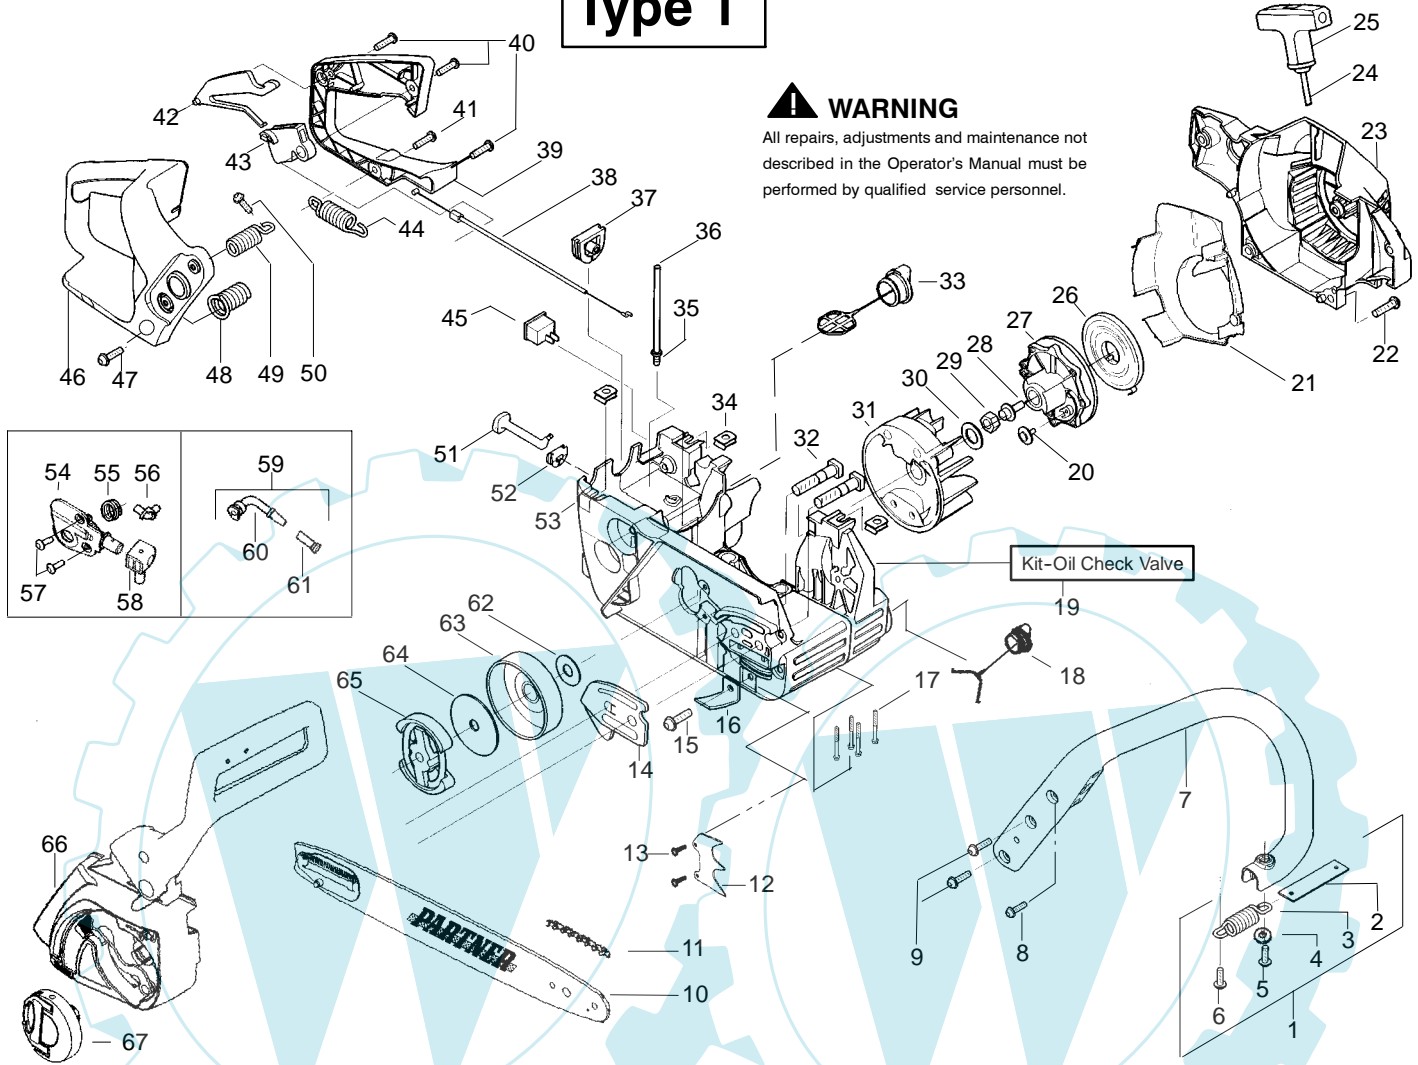

PARTS LIST NO. 530164189		PARTNER ® PARTS LIST	CHAIN SAW MODEL(s) 401
DATE 6/21/04	Replaces 530164189 - 4/19/04		Note: Illustration may differ from actual model due to design changes

Type 1

⚠ WARNING

All repairs, adjustments and maintenance not described in the Operator's Manual must be performed by qualified service personnel.

✓ = NEW PART NUMBER FOR THIS IPL

* = REFER TO THE SERVICE REFERENCE INDICATED FOR MORE INFORMATION. (LOCATED AT END OF IPL)

PARTS LIST NO. 530164189		PARTNER ® PARTS LIST	CHAIN SAW MODEL(s) 401
DATE 6/21/04	Replaces 530164189 - 4/19/04		Note: Illustration may differ from actual model due to design changes