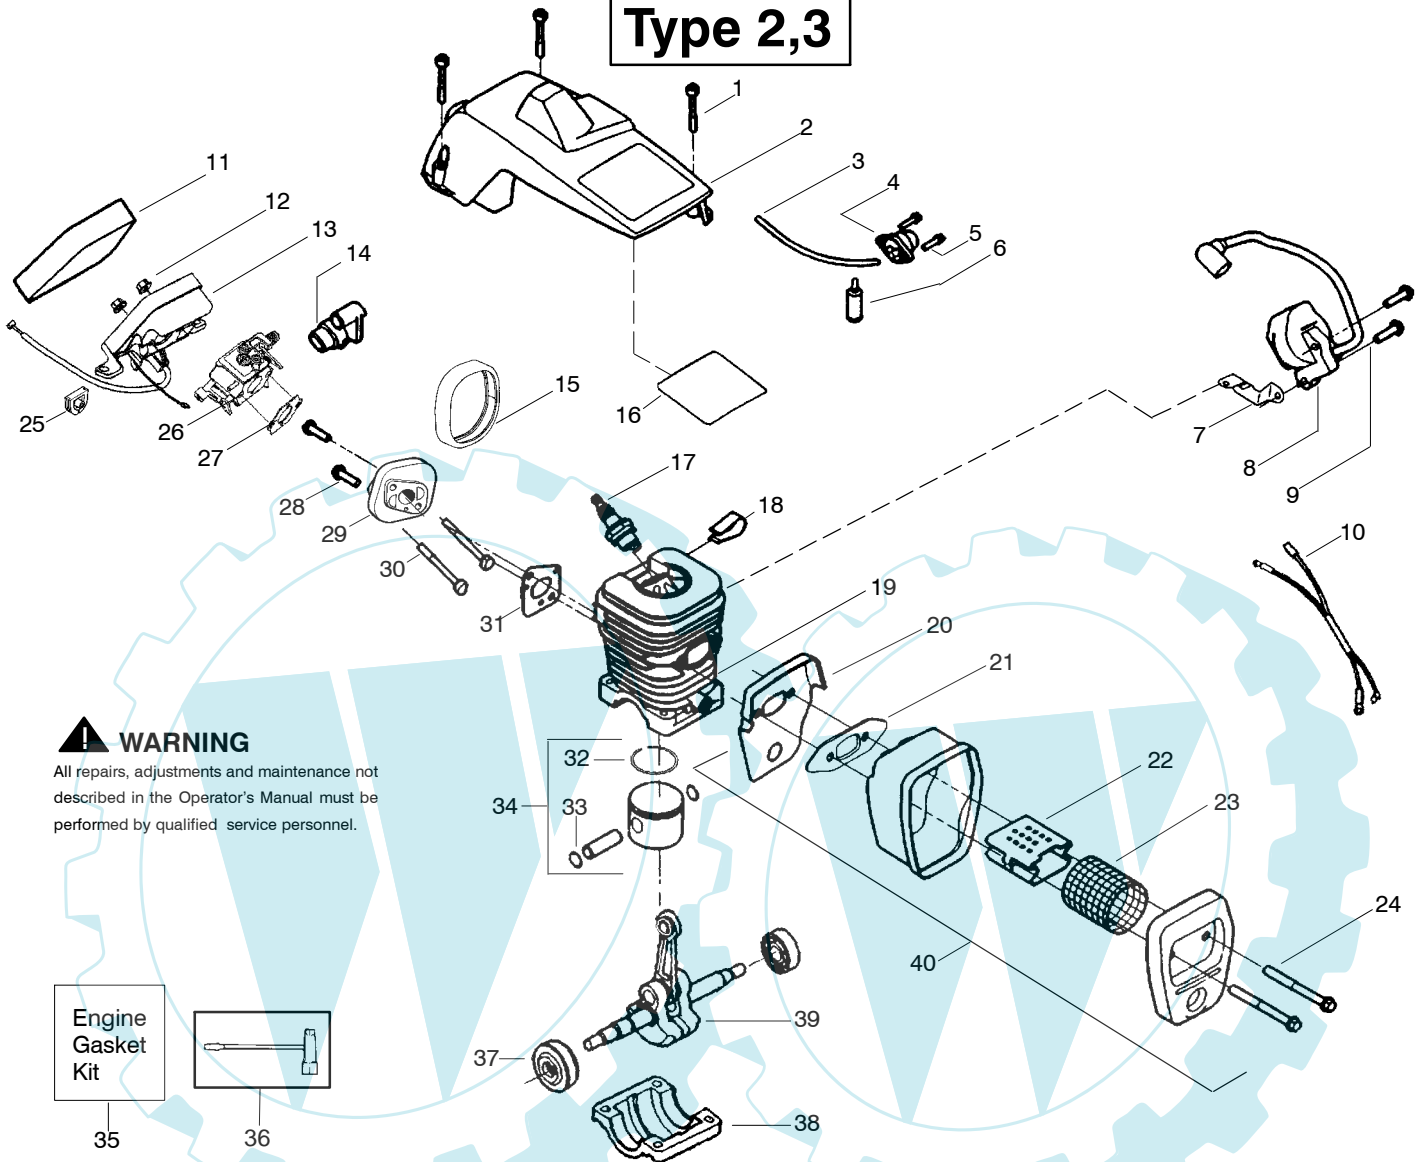

PARTS LIST NO. 530164189		PARTNER® PARTS LIST	CHAIN SAW MODEL(S) 401	
DATE 6/21/04	Replaces 530164189 - 4/19/04		NOTE: Illustration may differ from actual model due to design changes	PAGE NO. 4

Type 2,3

⚠ WARNING
All repairs, adjustments and maintenance not described in the Operator's Manual must be performed by qualified service personnel.

Ref.	Part No.	Description	Ref.	Part No.	Description	Ref.	Part No.	Description
1.	530016153	Screw	19.	530012550	Cylinder	35.	530069608	Kit-Engine Gasket (Incl. 21, 27 & 31)
2.	530056914	Assy-Cylinder Shield (includes # 16)	20.	530049870	Backplate-Muffler	36.	530031135	Bar Wrench
3.	530069247	Kit-Fuel Line (Small)	21.	530069608	Gasket-Muffler(kit)	37.	530056363	Assy-Seal & Bearing
4.	530047213	Assy-Air Purge	22.	530037813	Diffuser-Muffler	38.	530037935	Cap-Crankcase
5.	530015780	Screw	23.	530036103	Screen-Spark	39.	530047062	Assy-Crankshaft
6.	530095646	Assy-Fuel Pick-up	24.	530016132	Bolt-Muffler	40.	530047207	Assy-Muffler (Incl. 20-24)
7.	530047442	Strap-Ground	25.	530047631	Grommet-Throttle Cable			Not Shown
8.	530039198	Ignition Module	26.	---	Kit-Carburetor			
9.	530015814	Screw		530071820	Zama (W-20)			
10.	530057475	Assy-Wire Harness		530071821	Walbro (WT-662)			
11.	530037793	Foam-Air Filter	27.	530069608	Gasket-Carb. (kit)			Manuals
12.	530016101	Nut	28.	530016386	Screw		530164620	(Scan)
13.	530057702	Assy-Air Box	29.	530049700	Carb. Adapter		530164621	(Euro I)
14.	530035526	Grommet-Carb Adjust	30.	530016187	Screw		530164622	(Euro II)
15.	530054144	Seal-Carb Adapter	31.	530069608	Gasket- Adaptor(kit)		530165165	(Euro III)
16.	530055698	Reflector-Heat	32.	530038729	Ring-Piston		530165166	(Euro IV)
17.	952030150	Spark Plug (RCJ-7Y)	33.	530015697	Retainer-Piston Pin		530165167	(Euro V)
18.	530016136	Clip-High Tension Lead	34.	530071408	Kit-Piston (Incl. 32 & 33)		530165168	(Turkish)
							530164915	(Russian)

↗ = NEW PART NUMBER FOR THIS IPL   ★ = REFER TO THE SERVICE REFERENCE INDICATED FOR MORE INFORMATION. (LOCATED AT END OF IPL)