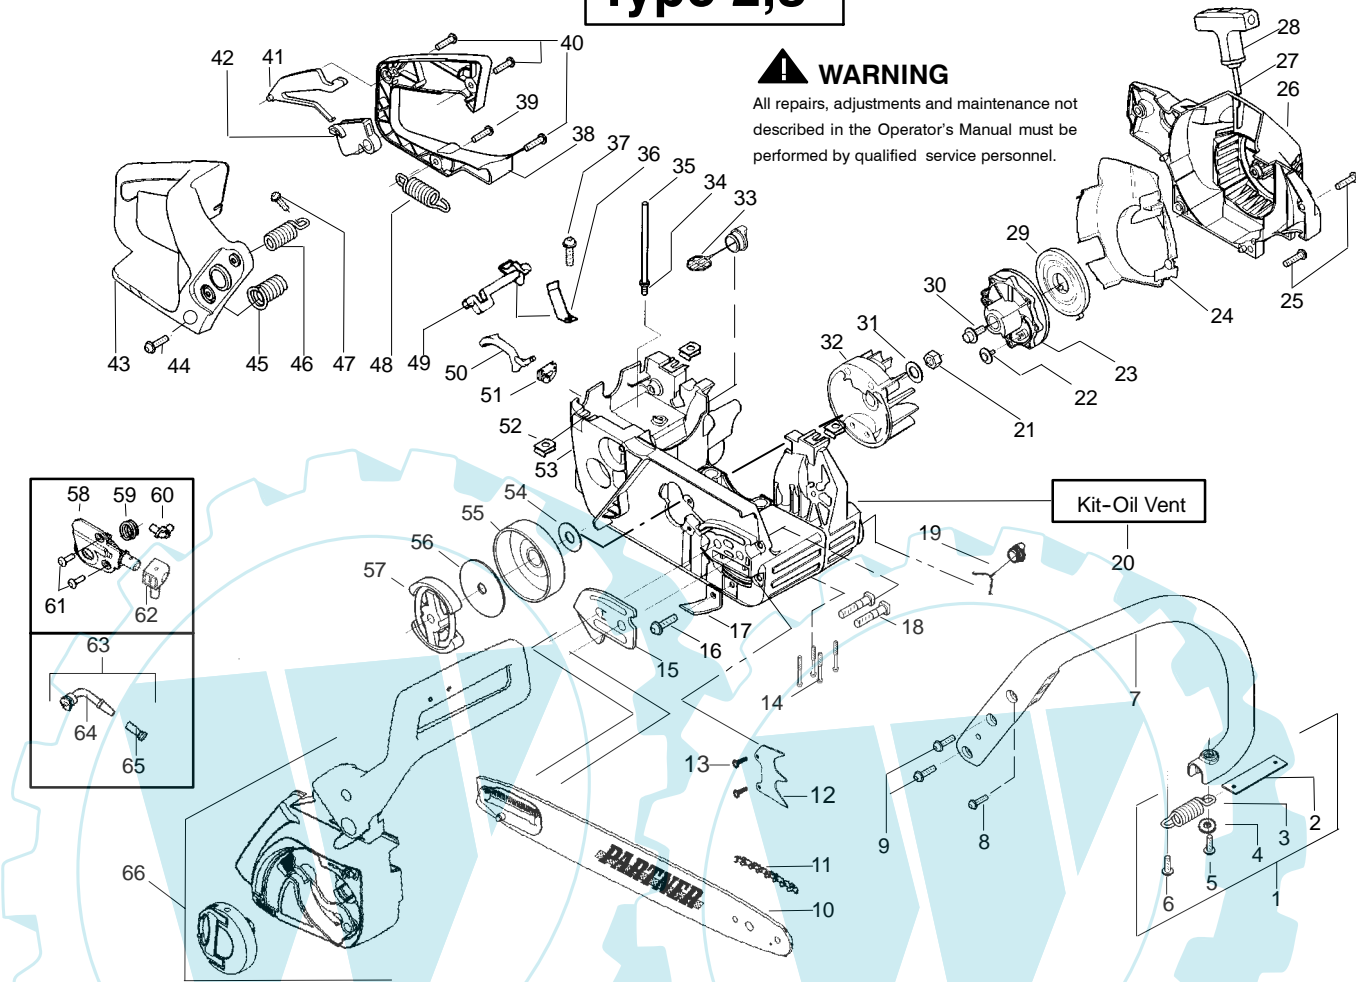

PARTS LIST NO. 530164189		PARTNER® PARTS LIST	CHAIN SAW MODEL(s) 401	
DATE 6/21/04	Replaces 530164189 - 4/19/04		Note: Illustration may differ from actual model due to design changes	PAGE NO. 2

Type 2,3

⚠ WARNING
All repairs, adjustments and maintenance not described in the Operator's Manual must be performed by qualified service personnel.

Ref.	Part No.	Description	Ref.	Part No.	Description	Ref.	Part No.	Description
1.	530047963	Assy.-Isolator	28.	530056402	Handle-Starter	53.	530058733	Kit-Chassis Assy. fuel lines and caps)
2.	530047608	Limiter Strap	29.	530027531	Spring-Recoil	54.	530015907	Washer-Thrust
3.	530042082	Spring-Isolator	30.	530015920	Screw	55.	530047061	Assy.-Clutch Drum w/bearing
4.	530015158	Washer	31.	530015127	Washer-Flywheel	56.	530015611	Washer-Clutch
5.	530016018	Screw	32.	530039187	Assy-Flywheel	57.	530014949	Assy. Clutch
6.	530015843	Screw	33.	530047192	Assy-Fuel Cap	58.	530071259	Kit - Oil Pump (incl. 59,60,62)
7.	530047583	Front Handle	34.	530023877	Fitting-fuel line	59.	530037820	Gear-Worm Spring
8.	530015940	Screw	35.	530069216	Kit-Fuel line (large)	60.	530049477	Elbow-Oil Pickup
9.	530015814	Screw	36.	530016149	Spring-Switch	61.	530016064	Screw
10.	530044900	Bar - 14"	37.	530015775	Screw	62.	530019206	Seal Block
	530044901	Bar - 16"	38.	530047581	Cover-Rear Handle	63.	530047663	Assy-Oil Pick-up (Incl. 64,65)
11.	505369852	Chain - 14"	39.	530015886	Screw	64.	530038373	Pick-up Oiler
	505369856	Chain - 16"	40.	530015906	Screw	65.	530056533	Filter-Oil
12.	530014381	Kit-Spike (Incl. 13)	41.	530036098	Throttle Lockout	66.	530071897	Kit-Chain Brake Adjuster (Incl. Knob)
13.	530016439	Screw	42.	530036097	Trigger-Throttle			
14.	530016132	Screw	43.	530047582	Handle - Rear			
15.	530038238	Plate-Bar Mount.	44.	530015814	Screw			
16.	530015814	Screw	45.	530053274	Assy Isolator-lower			
17.	530029850	Chain Catcher	46.	530071385	Kit-Isolator (Upper)			
18.	530016133	Bolt-Bar	47.	530015875	Screw			
19.	530010846	Assy-Oil Cap	48.	530042082	Spring-Isolator			
20.	530071666	Kit-Oil Vent	49.	530057473	Lever-Switch			
21.	530016134	Nut-Flywheel	50.	530057474	Lever-Choke			
22.	530016080	Screw	51.	530049005	Grommet-Knob			
23.	530037817	Starter Pulley	52.	530015922	Nut-"U"-Type			
24.	530055723	Baffle-Air						
25.	530015892	Screw						
26.	530056333	Housing-Fan						
27.	530069232	Kit - Rope						

✚ = NEW PART NUMBER FOR THIS IPL

★ = REFER TO THE SERVICE REFERENCE INDICATED FOR MORE INFORMATION. (LOCATED AT END OF IPL)